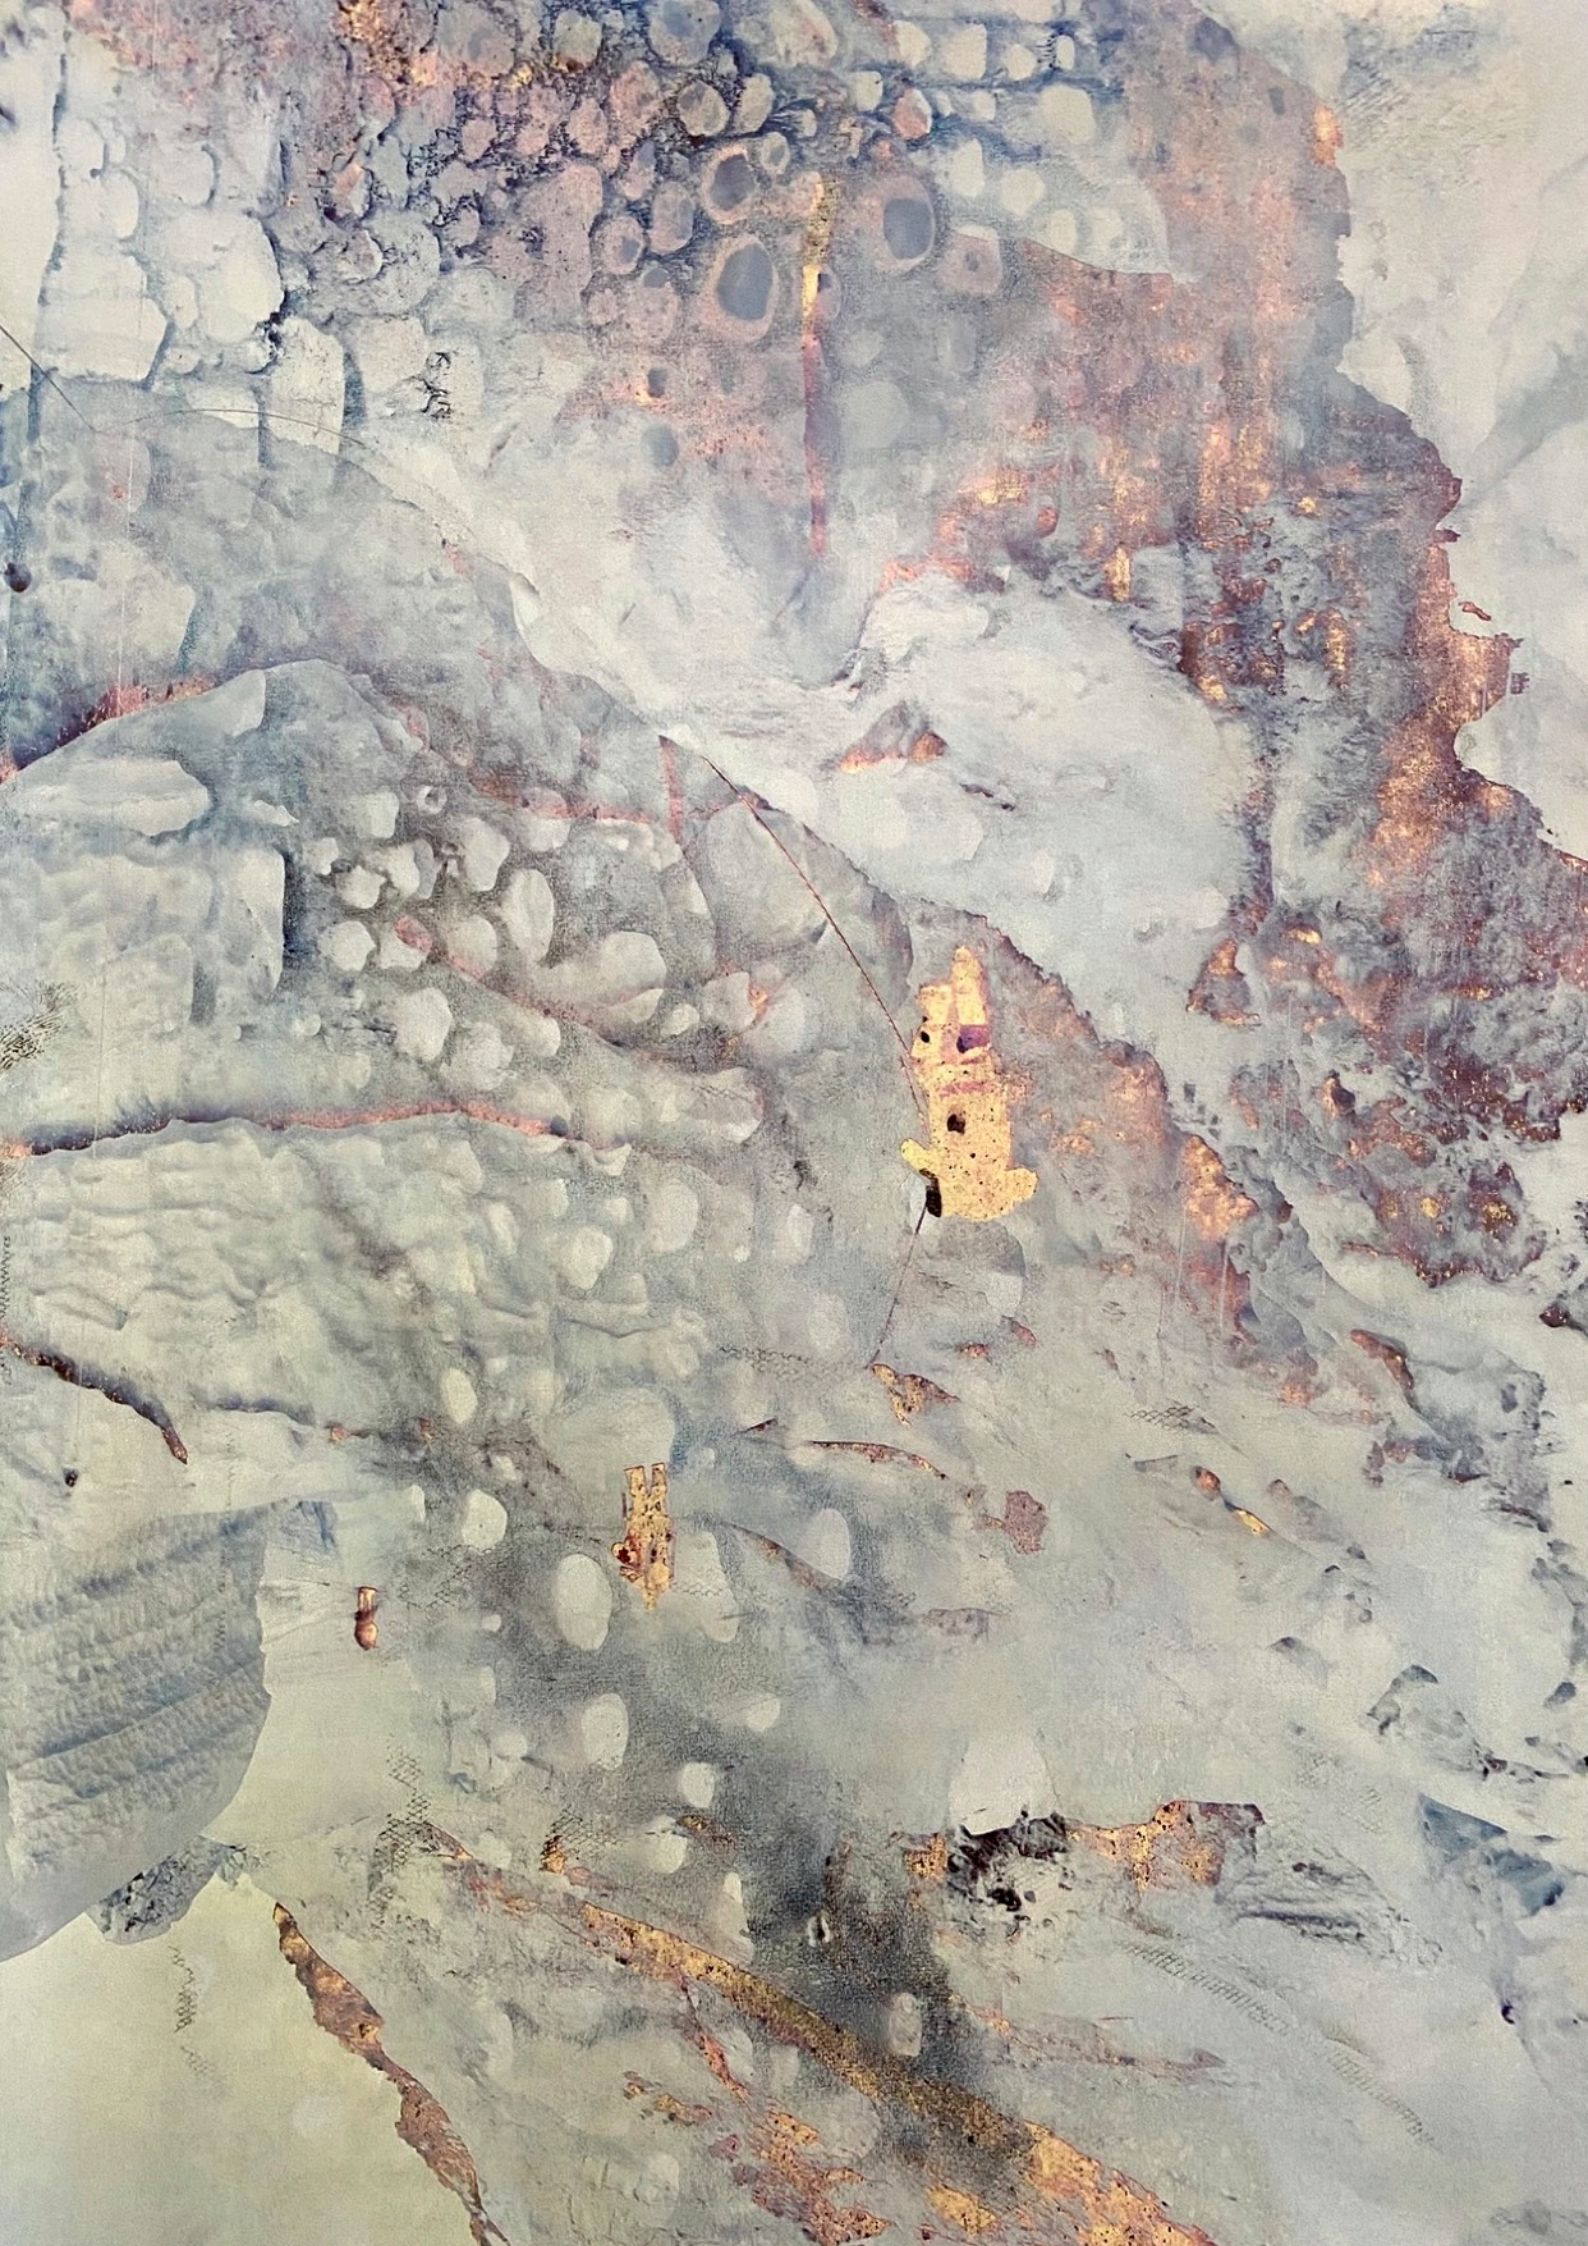

THE

PAGE

ROOF
OF
THE
WORLD
IS
A
MIRAC
LE

42

Let's Make Art!

I hope you enjoy the patterns and textures that I created by dissolving the Nat Geo pages with Citra Solve. You are welcome to use them in your art projects.